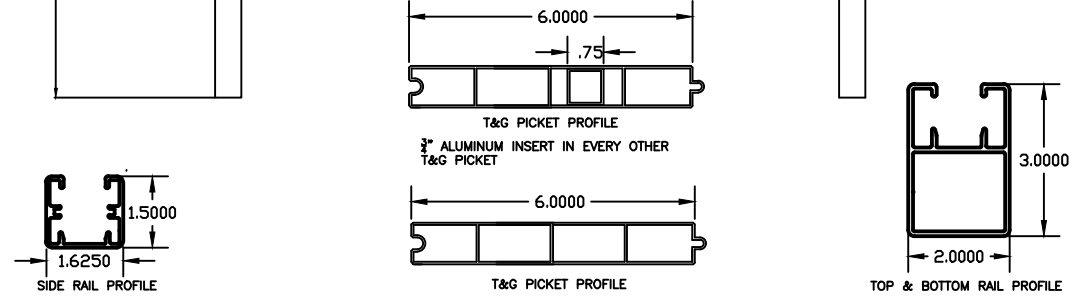

- 3" POST
- SIDE RAIL
- 6" PVC T&G PICKET
- 3/4" ALUMINUM INSERT IN EVERY OTHER T&G PICKET
- 2X3 RAILS

American Fence Systems Inc. 2279 South Clinton Avenue South Plainfield, N.J. 07080		
DRAWING		
TYPE: ;LANGUARD		
STYLE: HORIZONTAL PRIVACY		
HEIGHT: 6'		
DATE	DWG NO	REV
06/01/23	LTGHP6	
SCALE	SHEET	